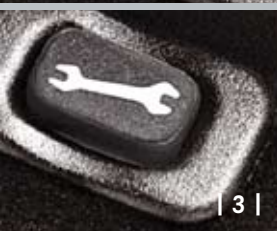

Making the connection in your vehicle.

Mercedes-Benz Tele Aid makes connecting easy with three buttons in your vehicle—the SOS, Wrench, and i-Buttons. Simply push the button you need and you will be put in contact with the appropriate Mercedes-Benz Response Personnel or service. The Mercedes-Benz Tele Aid system automatically transmits information about the vehicle and its location.

1 | SOS Button

Push the SOS Button to have us contact emergency services if you need help or see someone that does. Additionally, when an airbag or seatbelt Emergency Tensioning Device is deployed, the vehicle automatically notifies the Tele Aid Response Center.¹¹ If voice contact cannot be established with you or if you request assistance, emergency services will be notified.

| 1 |

2 | i-Button

Push the i-Button to get information—about your vehicle's systems, for directions, or to access a range of traffic and destination services. With the Mercedes-Benz Concierge⁹ package, the i-Button also connects you to the Mercedes-Benz Concierge, who can assist you by recommending hotels, making reservations, even ordering gifts.

| 2 |

3 | Wrench Button

Push the Wrench Button for roadside assistance. If you get a flat tire, run out of gas, see a warning light on your dash or for help with other mechanical issues, service personnel can be dispatched to assist.¹²

| 3 |

SEARCH & SEND

Where Internet convenience meets engineering excellence.

Send destination to your vehicle

Download your destinations at the touch of a button

Directions are displayed on your Navigation System