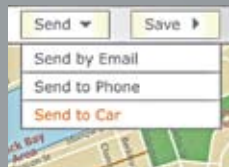

| 2 |

3 | Wrench Button

Push the Wrench Button for roadside assistance. If you get a flat tire, run out of gas, see a warning light on your dash or for help with other mechanical issues, service personnel can be dispatched to assist.¹²

| 3 |

SEARCH & SEND

Where Internet convenience meets engineering excellence.

Send destination to your vehicle

Download your destinations at the touch of a button

Directions are displayed on your Navigation System

Mercedes-Benz Search & Send¹⁰ is a new and convenient way to plan your trip destinations ahead of time. Using familiar Yahoo!® Local Maps and Google™ Maps web sites, you can search for a destination online, then send it right to your Mercedes-Benz.